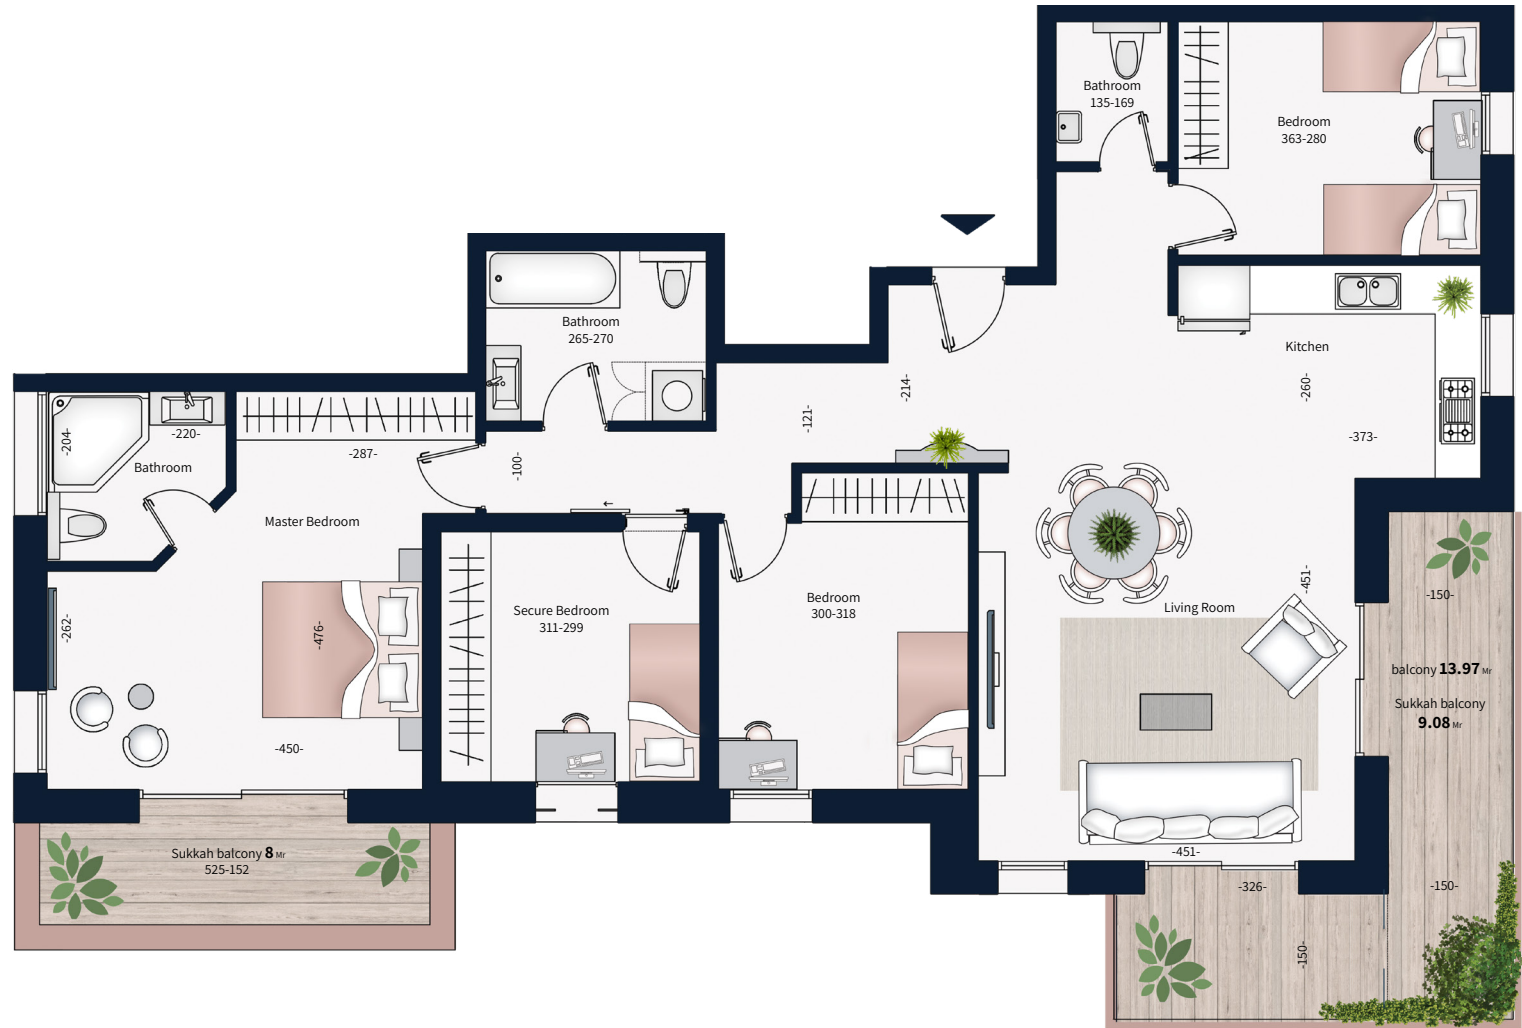

# Apt No. 6<sub>b</sub>

## 4 ROOM Apt.

- Floor 1
- 126.41 M<sup>2</sup>
- 21.97 M<sup>2</sup> balcony | 17.08 M<sup>2</sup> Sukkah balcony

**HACHIM 9**  
Luxury Boutique  
Residence